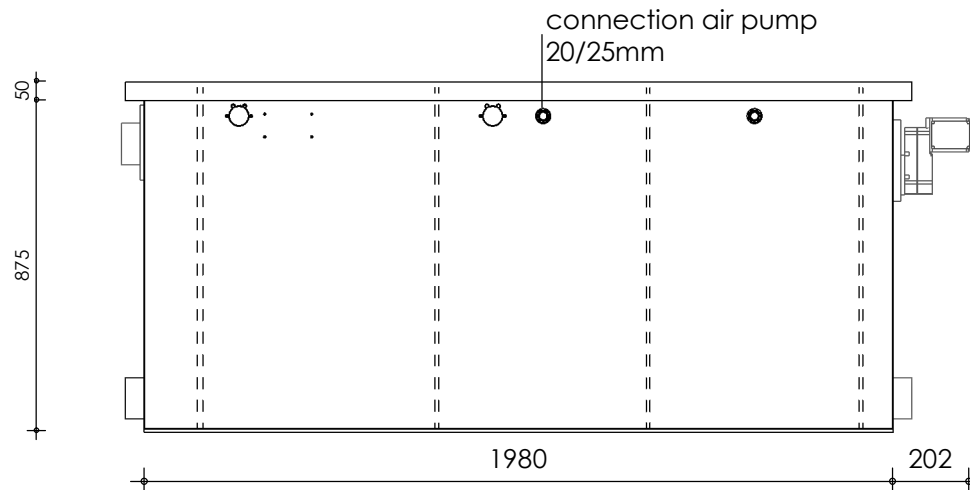

Front view

Right-side view

Top view

Rear view

Left-side view

**description:**  
CL35-L - Combi filter

**scale :**  
1 : 20

**date/version :**  
v.2023

**water running height :**  
120 mm