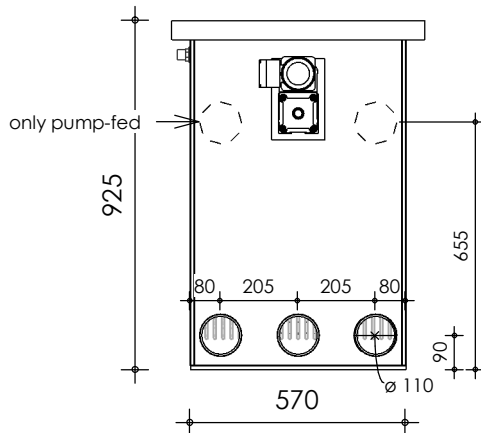

Front view

Right-side view

Top view

Rear view

Left-side view

**description:**  
CL35-L - Combi filter

**scale :**  
1 : 20

**date/version :**  
v.2023

**water running height :**  
120 mm