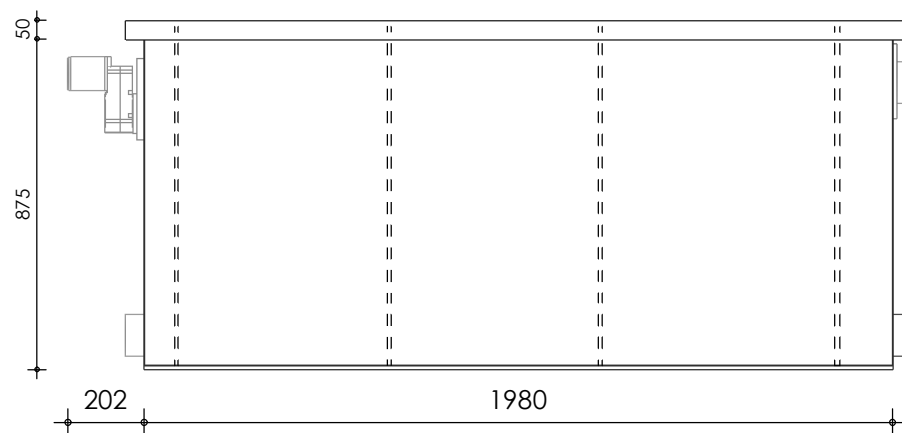

Front view

Right-side view

Top view

Rear view

Left-side view

**description:**  
CL35-L - Combi filter

**scale :**  
1 : 20

**date/version :**  
v.2023

**water running height :**  
120 mm