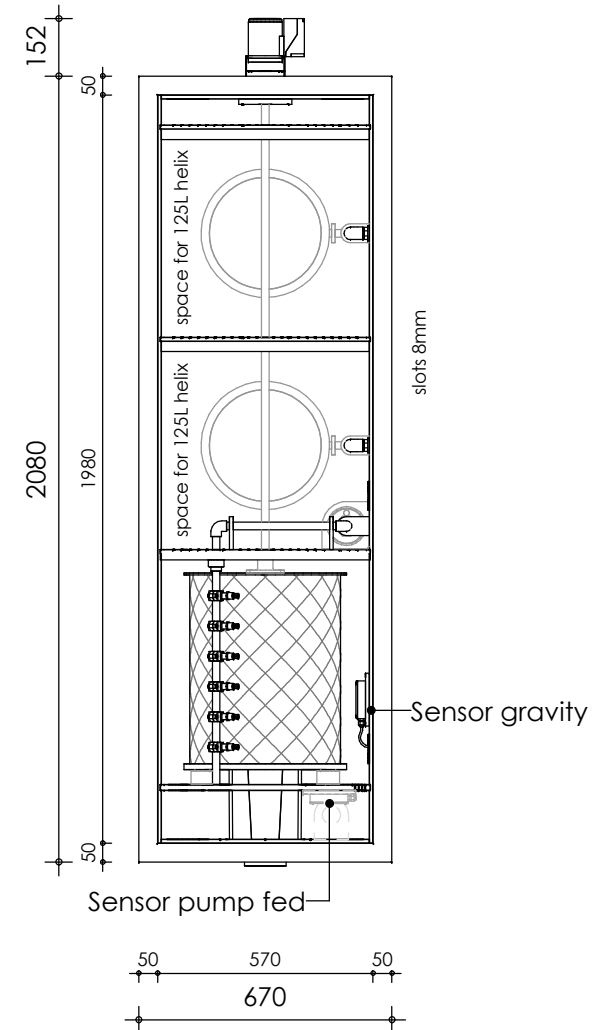

Front view

Right-side view

Top view

Rear view

Left-side view

**description:**  
CL35-L - Combi filter

**scale :**  
1 : 20

**date/version :**  
v.2023

**water running height :**  
120 mm