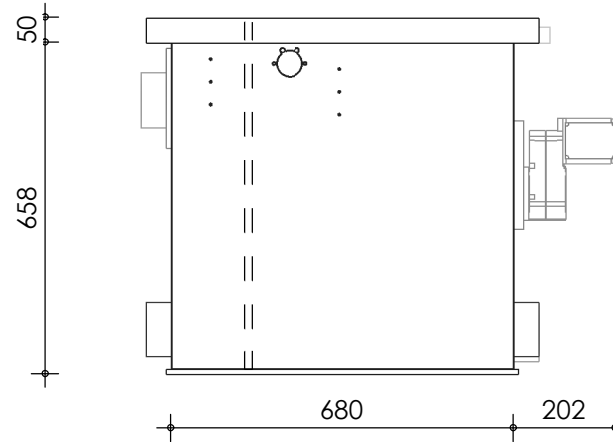

Front view

Right-side view

Rear view

Left-side view

Top view

description:
D50 - Drum filter

scale :
1 : 15

date/version :
v.2023

water running height :
120 mm