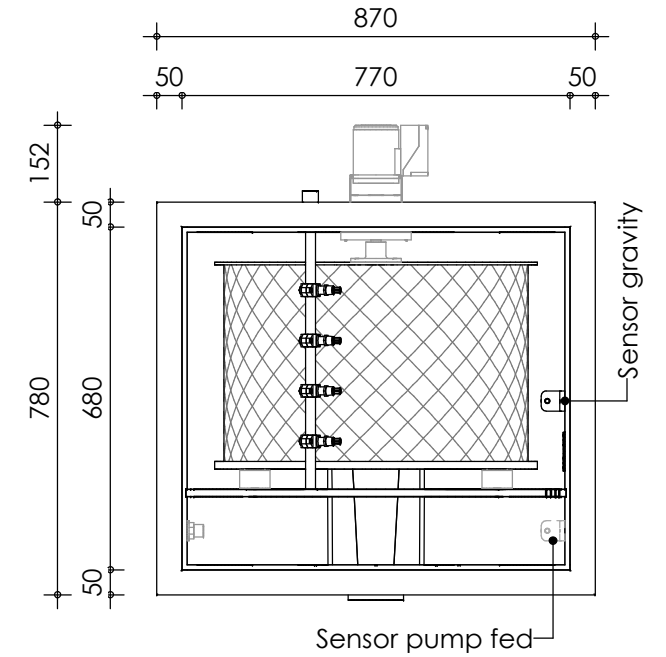

Front view

Right-side view

Rear view

Left-side view

Top view

description:
D50 - Drum filter

scale :
1 : 15

date/version :
v.2023

water running height :
120 mm