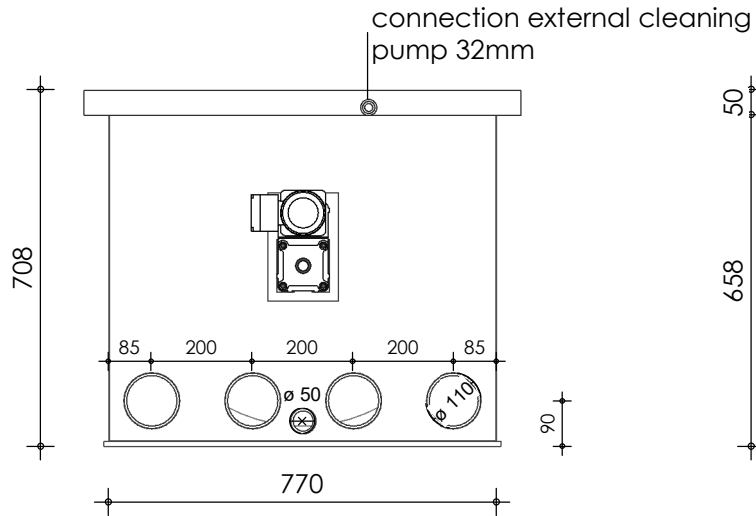

Front view

Right-side view

Rear view

Left-side view

Top view

description:
D50 - Drum filter

scale :
1 : 15

date/version :
v.2023

water running height :
120 mm