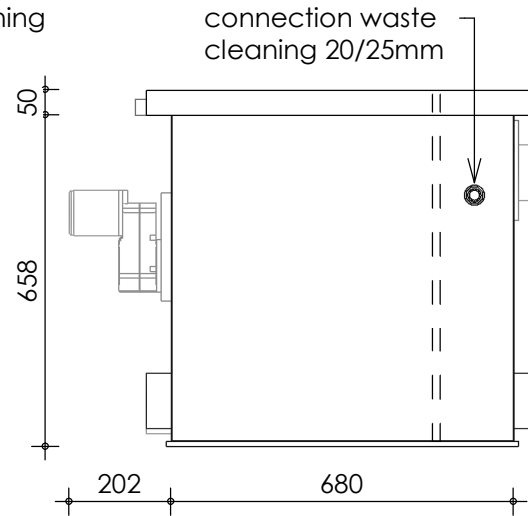

Front view

Right-side view

Rear view

Left-side view

Top view

description:
D50 - Drum filter

scale :
1 : 15

date/version :
v.2023

water running height :
120 mm