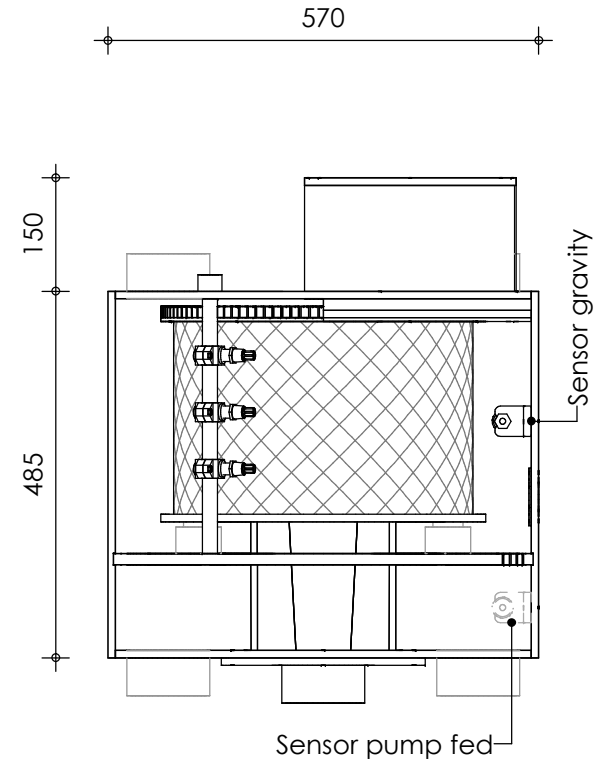

Front view

Right-side view

Top view

Rear view

Left-side view

**description:**  
ECO15 - Drum filter

**scale :**  
1 : 10

**date/version :**  
v.2023

**water running height :**  
160 mm