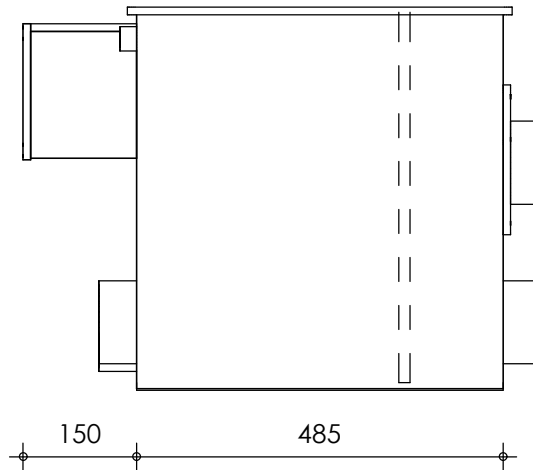

Front view

Right-side view

Top view

Rear view

Left-side view

**description:**  
ECO15 - Drum filter

**scale :**  
1 : 10

**date/version :**  
v.2023

**water running height :**  
160 mm