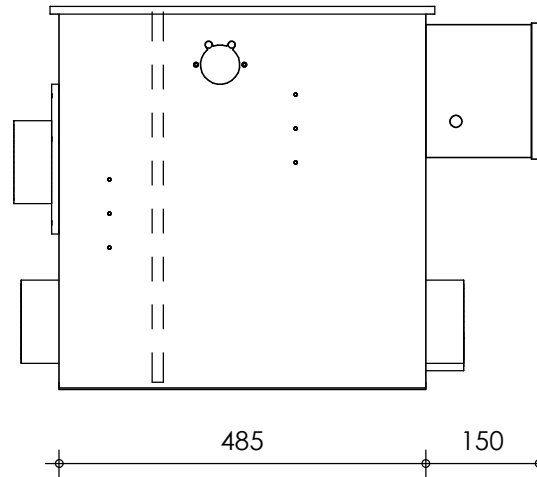

Front view

Right-side view

Top view

Rear view

Left-side view

**description:**  
ECO15 - Drum filter

**scale :**  
1 : 10

**date/version :**  
v.2023

**water running height :**  
160 mm