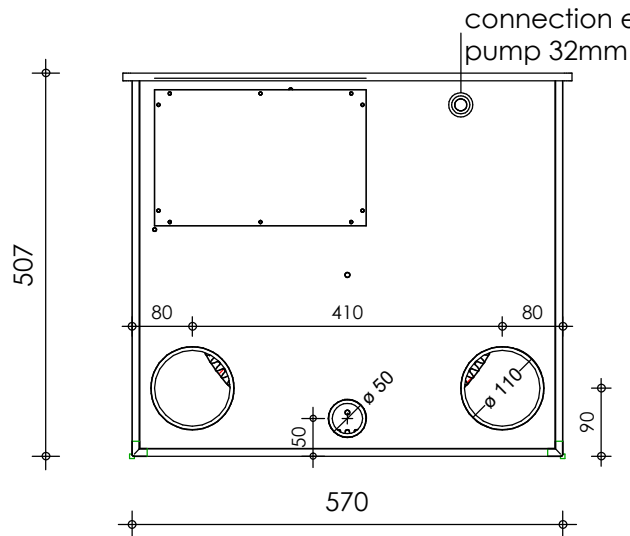

Front view

Right-side view

Top view

Rear view

Left-side view

**description:**  
ECO15 - Drum filter

**scale :**  
1 : 10

**date/version :**  
v.2023

**water running height :**  
160 mm