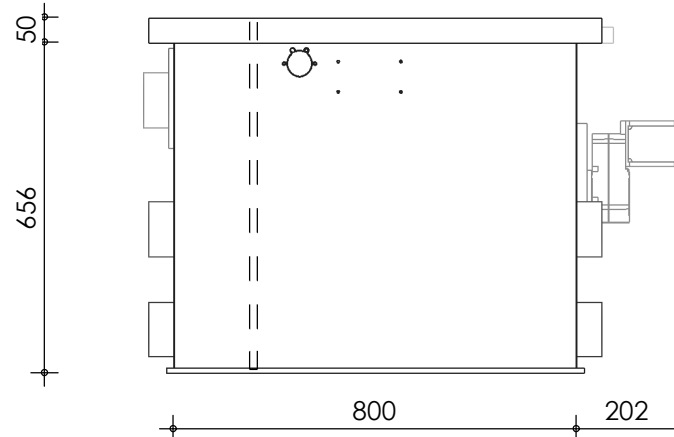

Front view

Right-side view

Rear view

Left-side view

Top view

**description:**  
PP65 - drum filter

**scale :**  
1 : 15

**date/version :**  
v.2023

**water running height :**  
120 mm