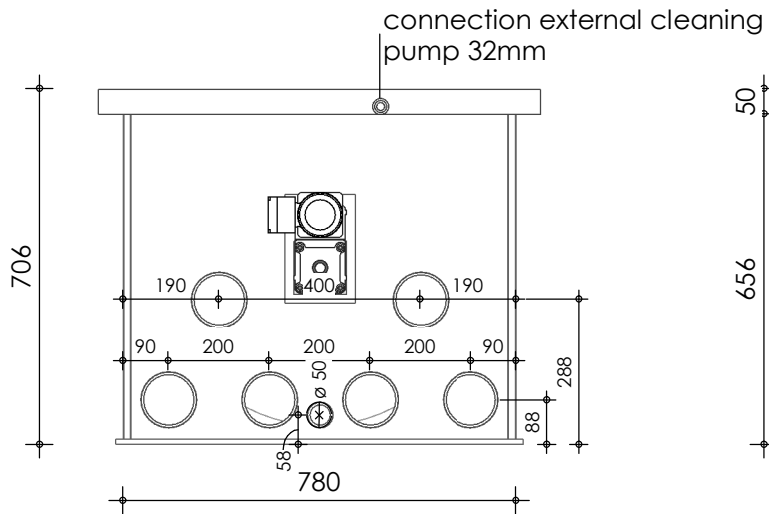

Front view

Right-side view

Rear view

Left-side view

Top view

**description:**  
PP65 - drum filter

**scale :**  
1 : 15

**date/version :**  
v.2023

**water running height :**  
120 mm