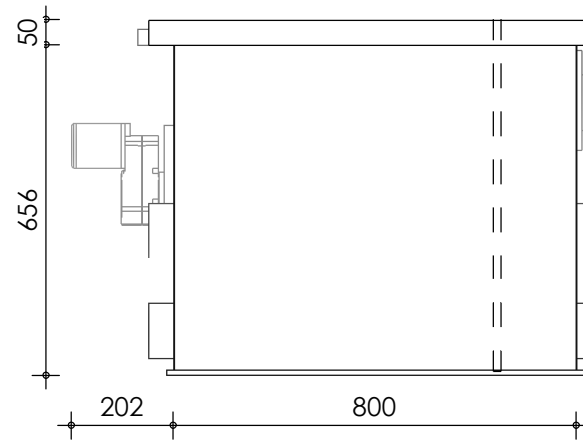

Front view

Right-side view

Rear view

Left-side view

Top view

**description:**  
PP65 - drum filter

**scale :**  
1 : 15

**date/version :**  
v.2023

**water running height :**  
120 mm