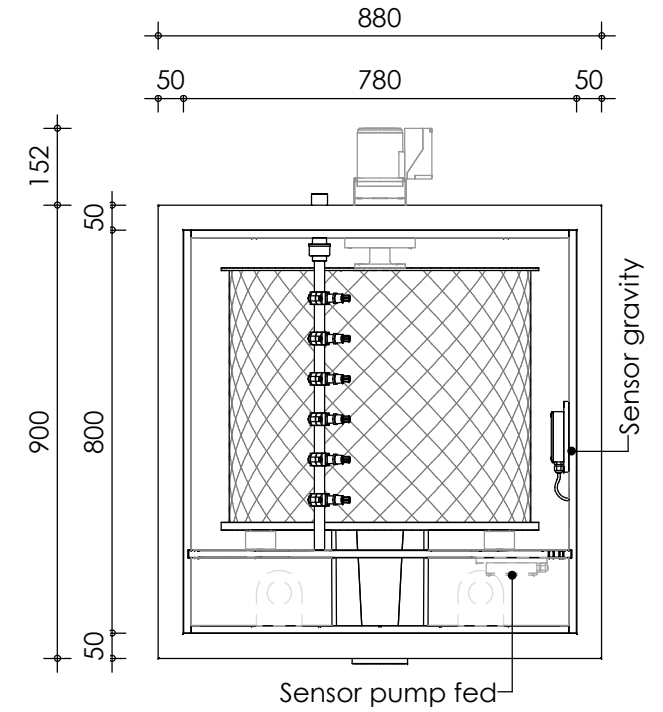

Front view

Right-side view

Rear view

Left-side view

Top view

**description:**  
PP65 - drum filter

**scale :**  
1 : 15

**date/version :**  
v.2023

**water running height :**  
120 mm