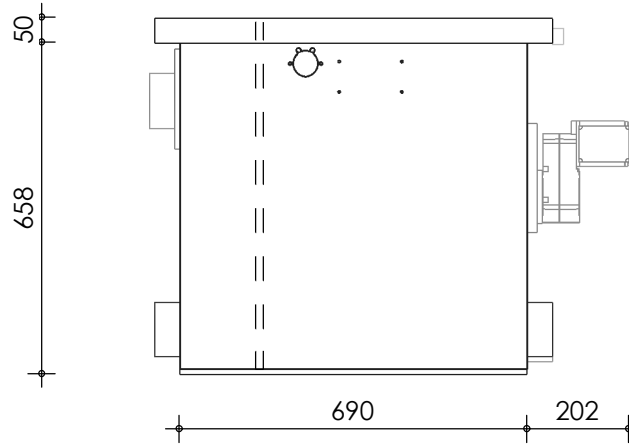

Front view

Right-side view

Rear view

Left-side view

Top view

description:
PP50 - drum filter

scale :
1 : 15

date/version :
v.2021

water running height :
120 mm