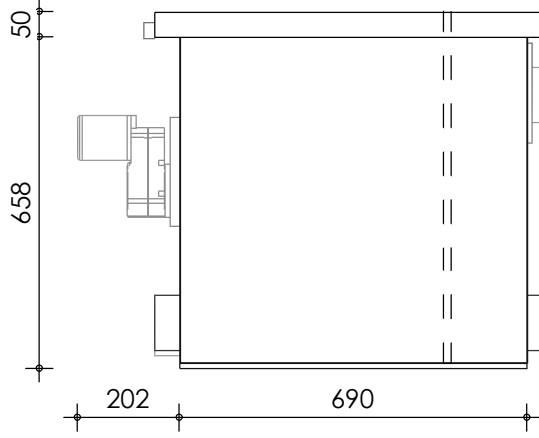

Front view

Right-side view

Rear view

Left-side view

Top view

description:
PP50 - drum filter

scale :
1 : 15

date/version :
v.2021

water running height :
120 mm