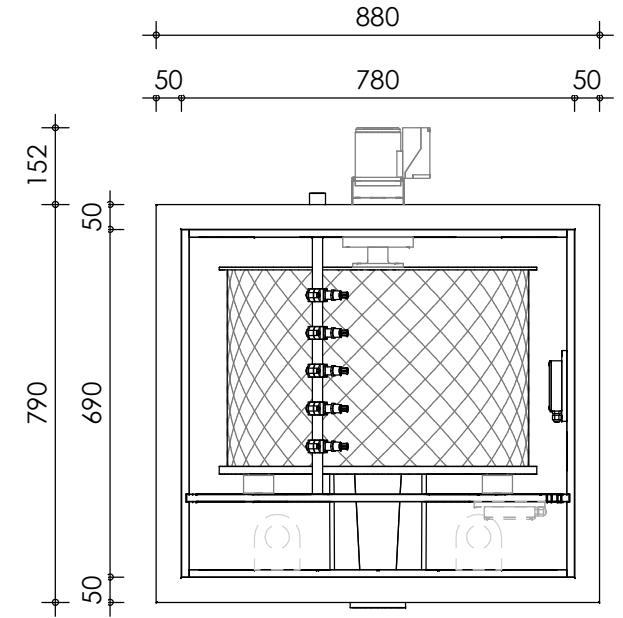

Front view

Right-side view

Rear view

Left-side view

Top view

description:
PP50 - drum filter

scale :
1 : 15

date/version :
v.2021

water running height :
120 mm