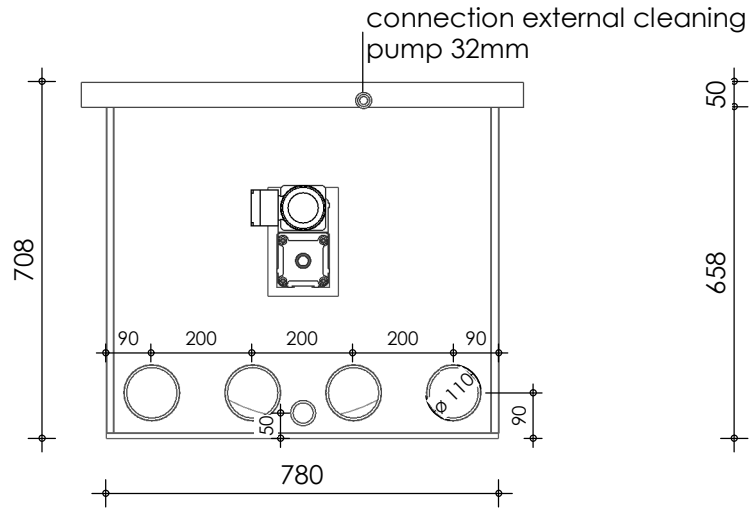

Front view

Right-side view

Rear view

Left-side view

Top view

description:
PP50 - drum filter

scale :
1 : 15

date/version :
v.2021

water running height :
120 mm