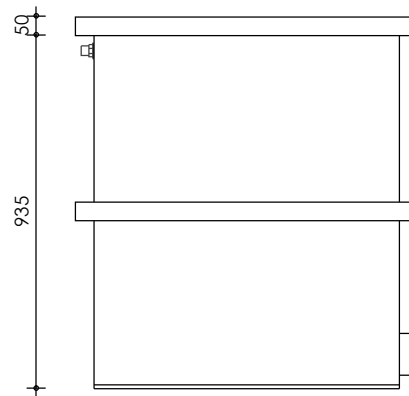

Front view

Right-side view

Rear view

Left-side view

Top view

description:
C35-M - Combi filter

scale :
1 : 20

date/version :
v.2023-1

water running height :
120 mm