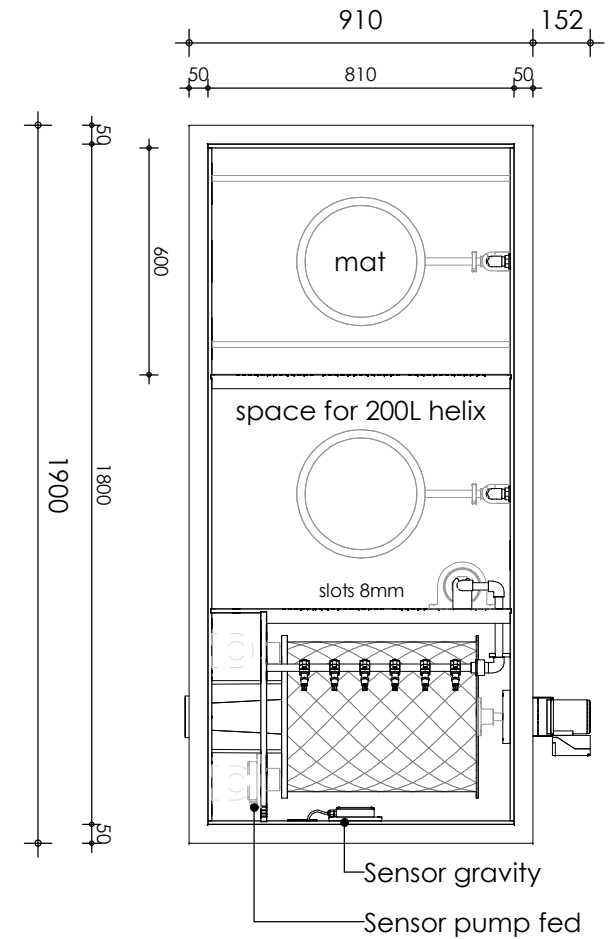

Front view

Right-side view

Rear view

Left-side view

Top view

description:
C35-M - Combi filter

scale :
1 : 20

date/version :
v.2023-1

water running height :
120 mm