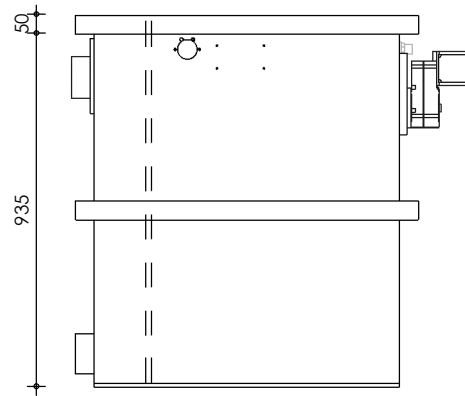

Front view

Right-side view

Rear view

Left-side view

Top view

description:
C35-M - Combi filter

scale :
1 : 20

date/version :
v.2023-1

water running height :
120 mm