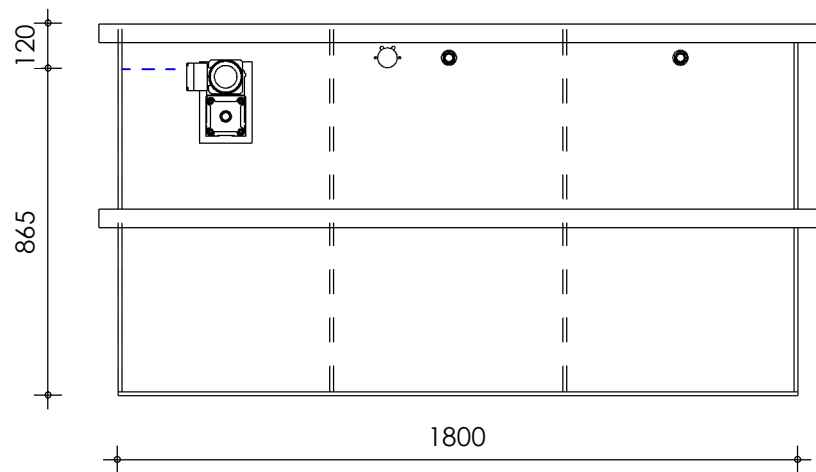

Front view

Right-side view

Rear view

Left-side view

Top view

description:
C35-M - Combi filter

scale :
1 : 20

date/version :
v.2023-1

water running height :
120 mm