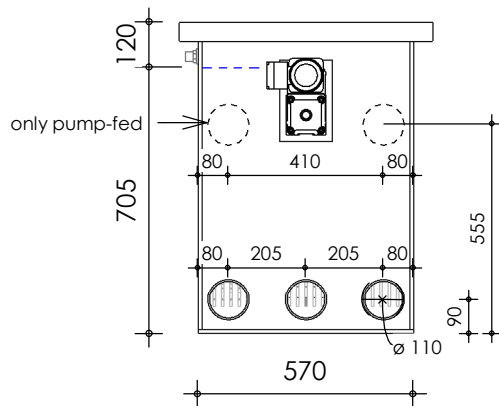

Front view

Right-side view

Rear view

Left-side view

Top view

description:
CL22 - Combi filter

scale :
1 : 20

date/version :
v.2023

water running height :
120 mm