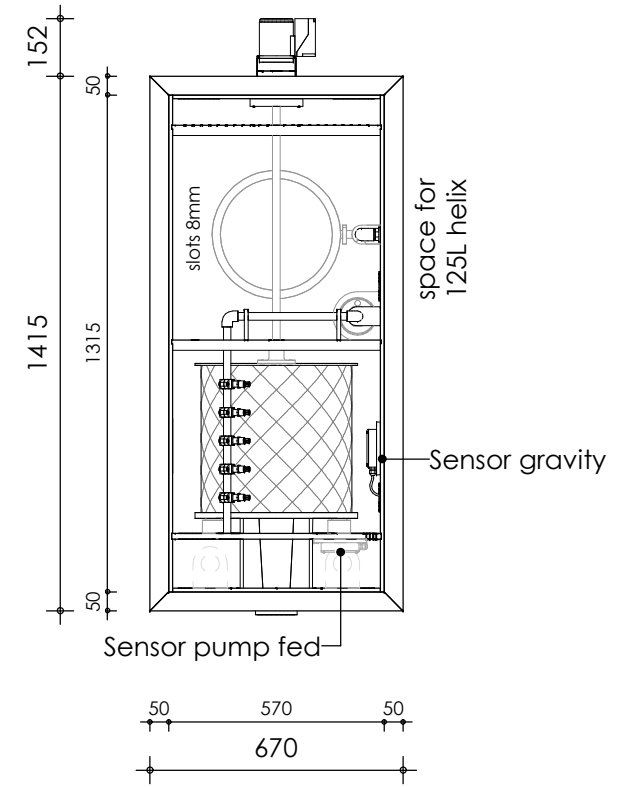

Front view

Right-side view

Rear view

Left-side view

Top view

description:
CL22 - Combi filter

scale :
1 : 20

date/version :
v.2023

water running height :
120 mm