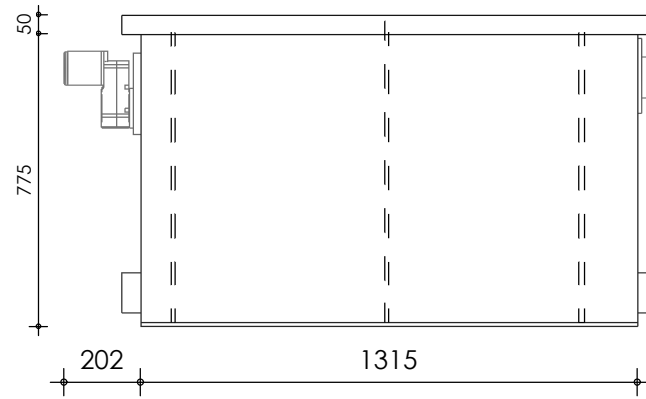

Front view

Right-side view

Rear view

Left-side view

Top view

description:
CL22 - Combi filter

scale :
1 : 20

date/version :
v.2023

water running height :
120 mm