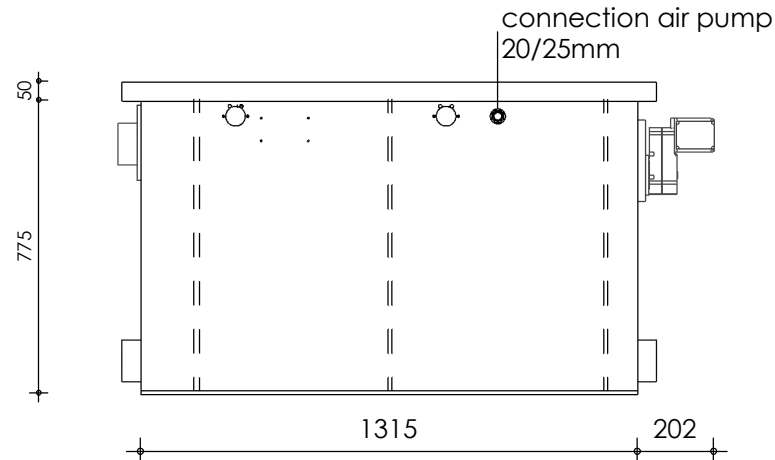

Front view

Right-side view

Rear view

Left-side view

Top view

description:
CL22 - Combi filter

scale :
1 : 20

date/version :
v.2023

water running height :
120 mm