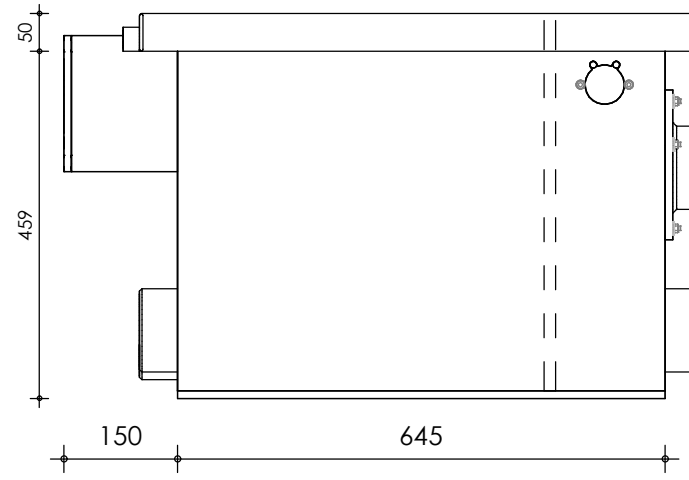

Front view

Right-side view

connection external cleaning
pump 32mm

Rear view

Left-side view

Top view

description:
PP22 - Drum filter

scale :
1 : 10

date/version :
v.3

water running height :
170 mm