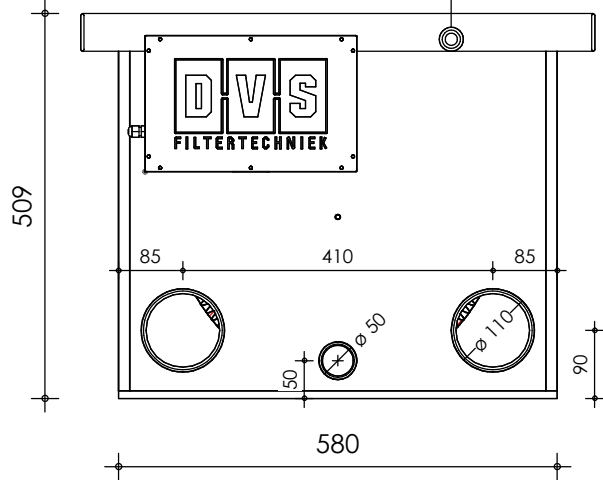

Front view

Right-side view

connection external cleaning
pump 32mm

Rear view

Left-side view

Top view

description:
PP22 - Drum filter

scale :
1 : 10

date/version :
v.3

water running height :
170 mm