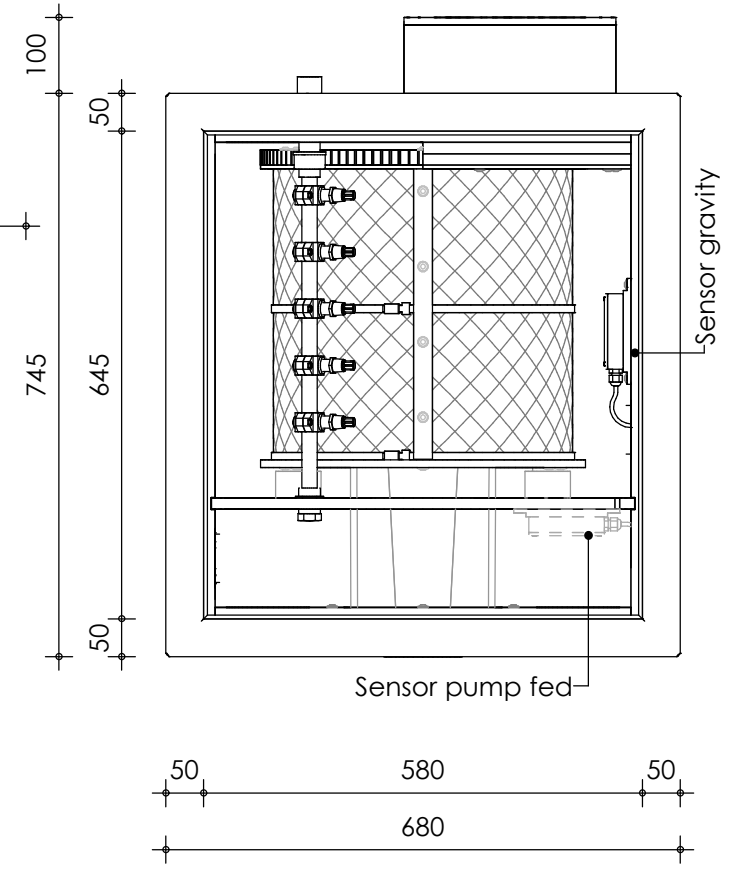

Front view

Right-side view

connection external cleaning
pump 32mm

Rear view

Left-side view

Top view

description:
PP22 - Drum filter

scale :
1 : 10

date/version :
v.3

water running height :
170 mm