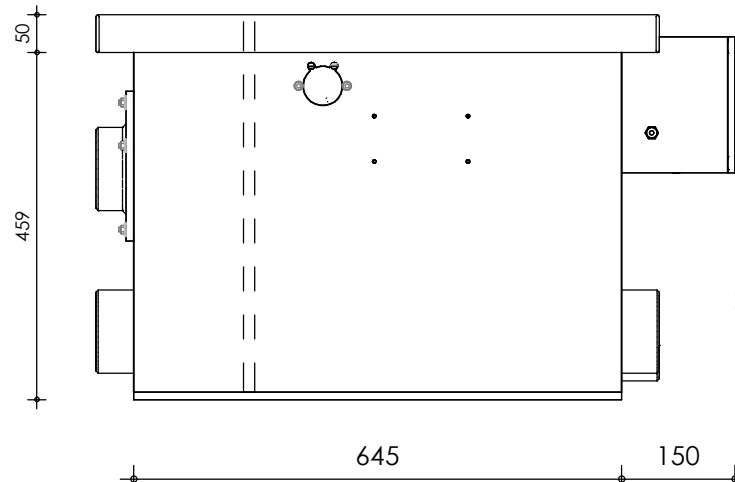

Front view

Right-side view

connection external cleaning
pump 32mm

Rear view

Left-side view

Top view

description:
PP22 - Drum filter

scale :
1 : 10

date/version :
v.3

water running height :
170 mm