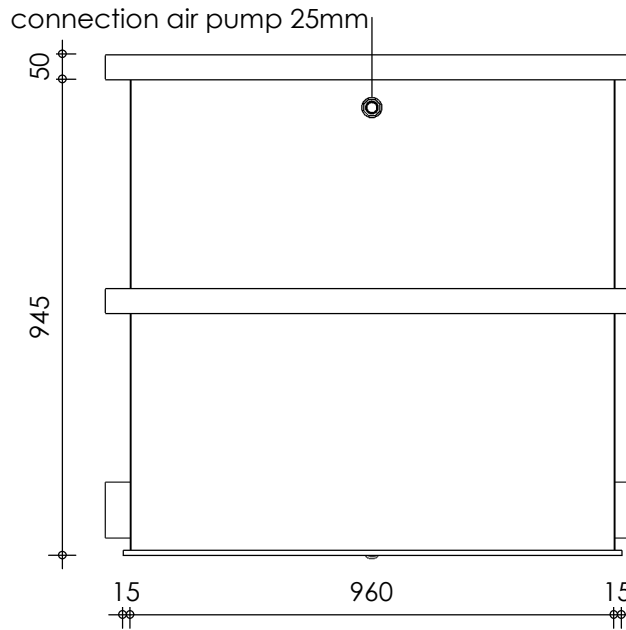

Front view

Right-side view

Rear view

Left-side view

Top view

description:
BK100 - bio chamber

scale :
1 : 15

date :
2020