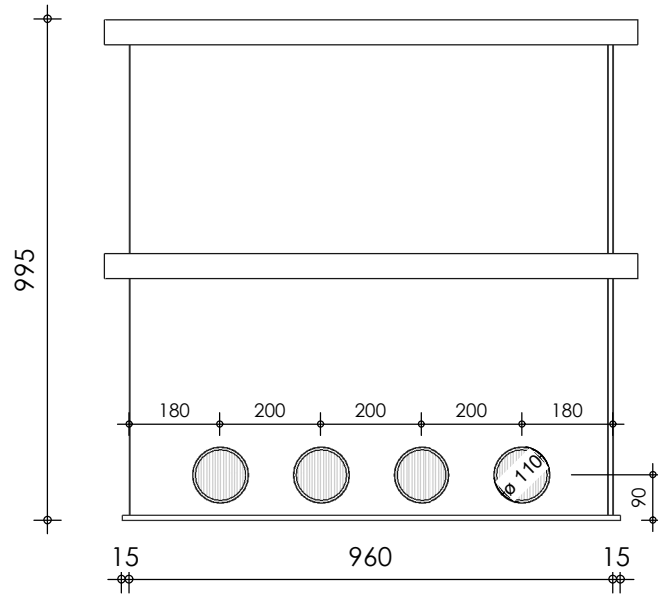

Front view

Right-side view

Rear view

Left-side view

Top view

description:
BK100 - bio chamber

scale :
1 : 15

date :
2020