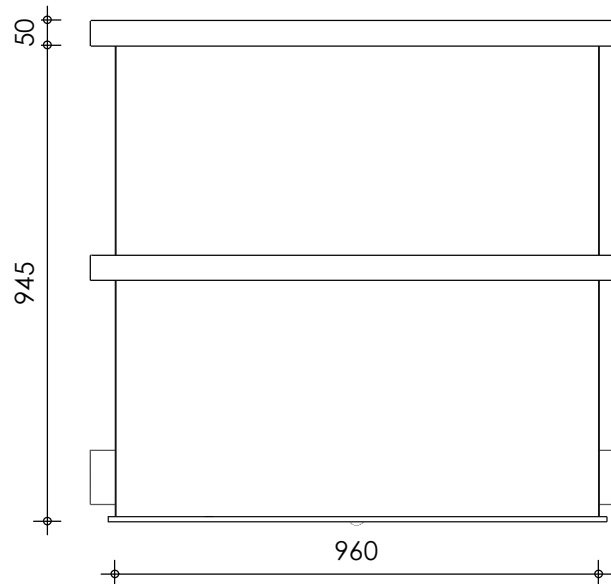

Front view

Right-side view

Rear view

Left-side view

Top view

description:
BK100 - bio chamber

scale :
1 : 15

date :
2020