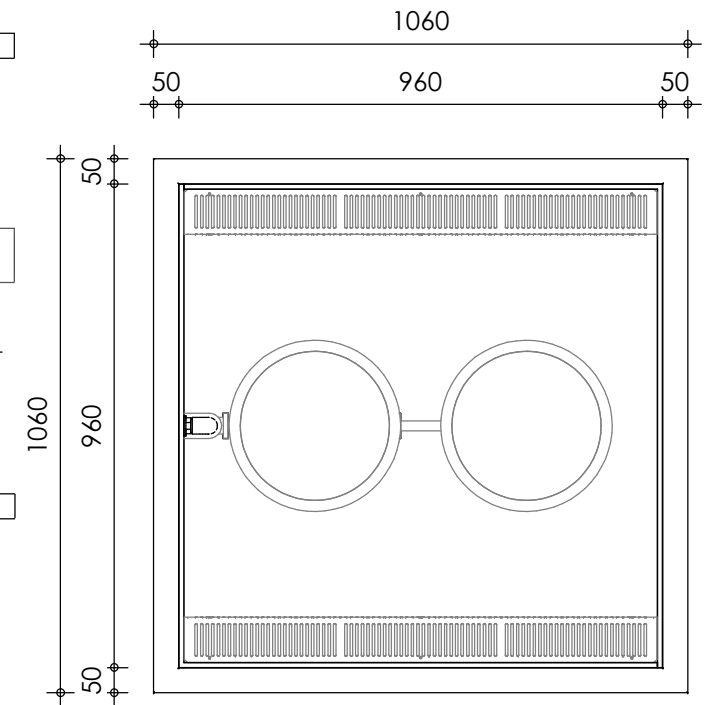

Front view

Right-side view

Rear view

Left-side view

Top view

description:
BK100 - bio chamber

scale :
1 : 15

date :
2020