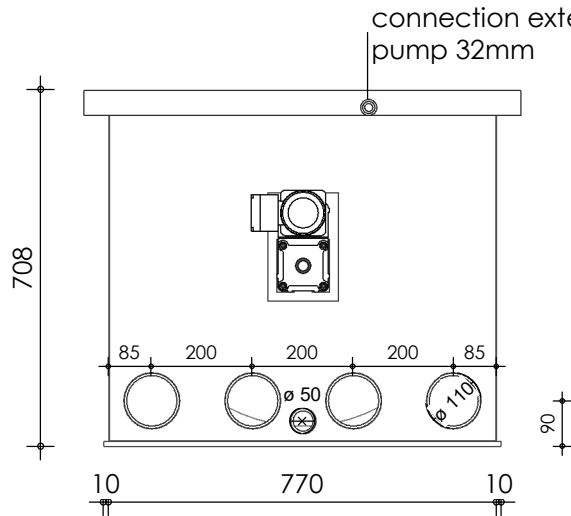

Front view

Right-side view

Top view

Rear view

Left-side view

description:
D50 - drum filter

scale :
1 : 15

date :
2020

water running height :
120 mm