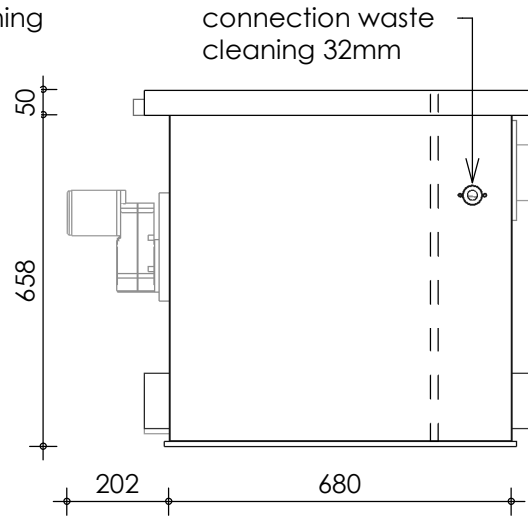

Front view

Right-side view

Top view

Rear view

Left-side view

description:
D50 - drum filter

scale :
1 : 15

date :
2020

water running height :
120 mm