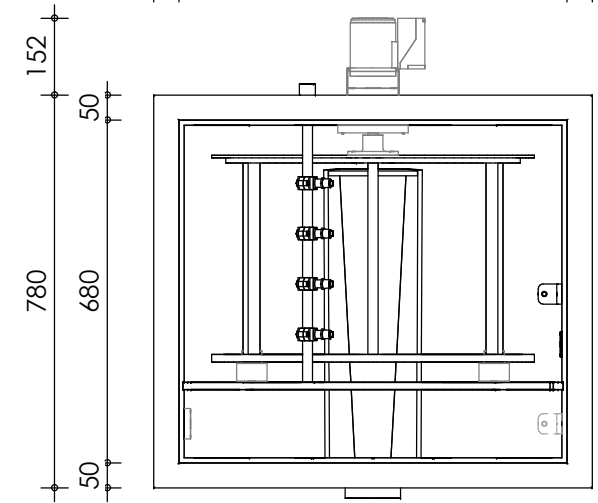

Front view

Right-side view

Top view

Rear view

Left-side view

description:
D50 - drum filter

scale :
1 : 15

date :
2020

water running height :
120 mm