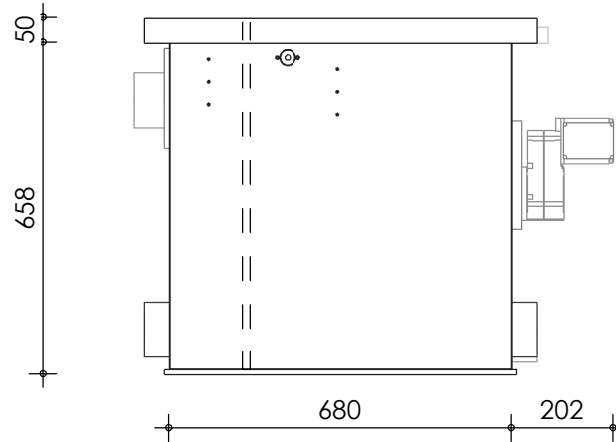

Front view

Right-side view

Top view

Rear view

Left-side view

description:
D50 - drum filter

scale :
1 : 15

date :
2020

water running height :
120 mm