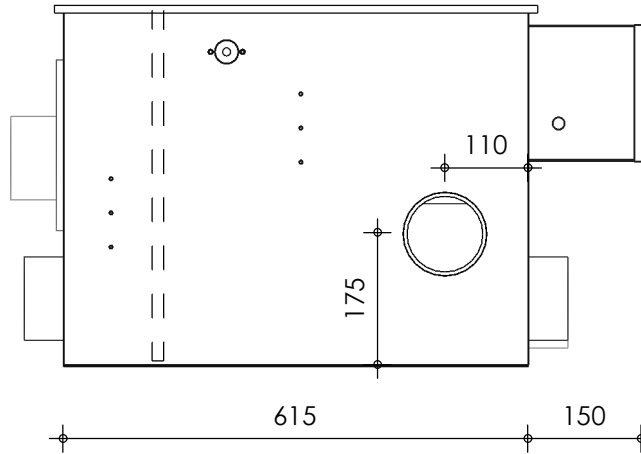

Front view

Right-side view

Rear view

Left-side view

Top view

description:
ENTRY25 - drum filter

scale :
1 : 10

date :
2020

water running height :
160 mm