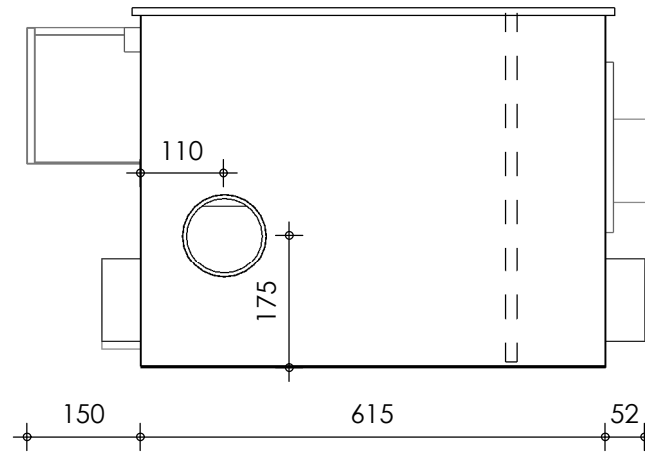

Front view

Right-side view

Rear view

Left-side view

Top view

description:
ENTRY25 - drum filter

scale :
1 : 10

date :
2020

water running height :
160 mm