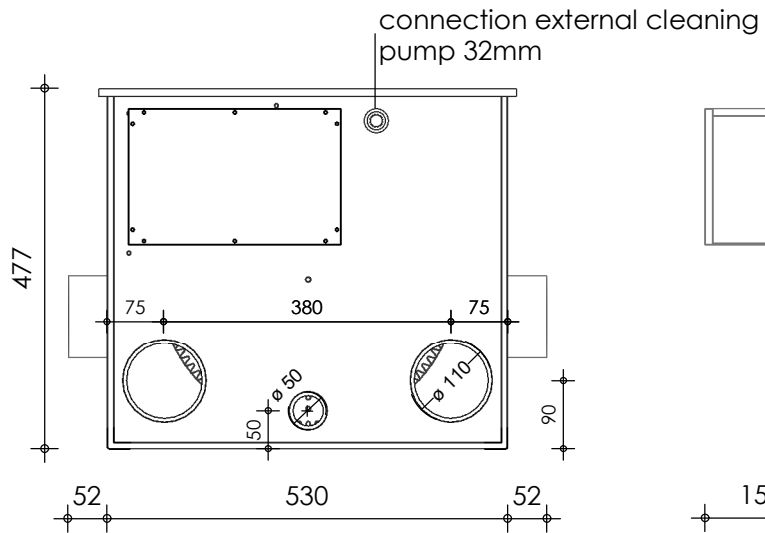

Front view

Right-side view

Rear view

Left-side view

Top view

description:
ENTRY25 - drum filter

scale :
1 : 10

date :
2020

water running height :
160 mm