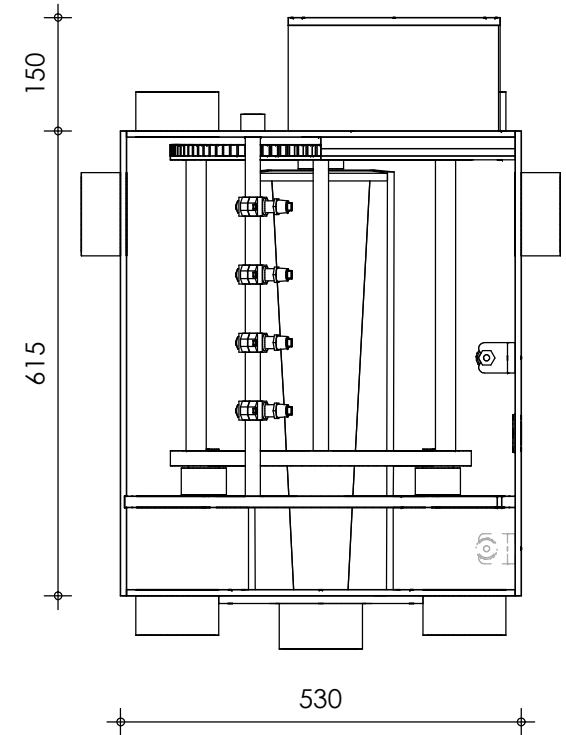

Front view

Right-side view

Rear view

Left-side view

Top view

description:
ENTRY25 - drum filter

scale :
1 : 10

date :
2020

water running height :
160 mm