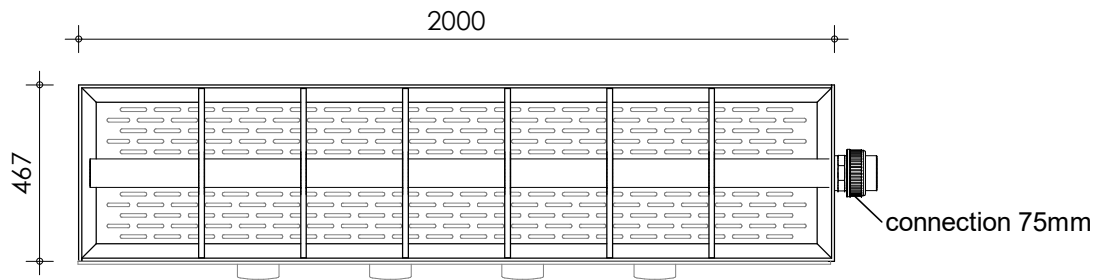

Left-side view

Front view

Right-side view

Rear view

Top view

**description:**  
TF200 - Trickle filter 4xØ110

**scale :**  
1 : 20

**date/version :**  
v.2021