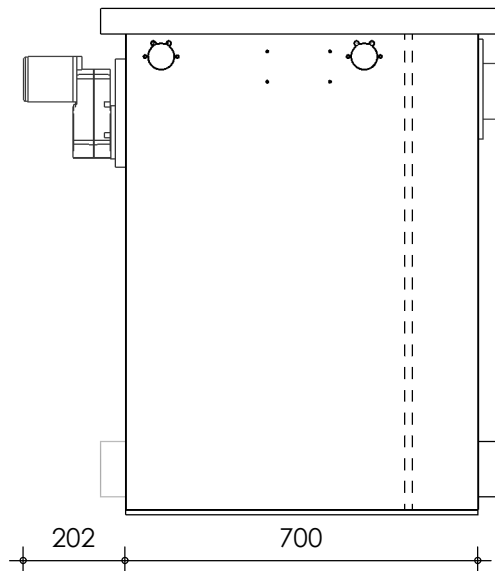

Front view

Right-side view

Top view

Rear view

Left-side view

**description:**  
C22 - combi filter

**scale :**  
1 : 15

**date/version :**  
v.2021

**water running height :**  
120 mm