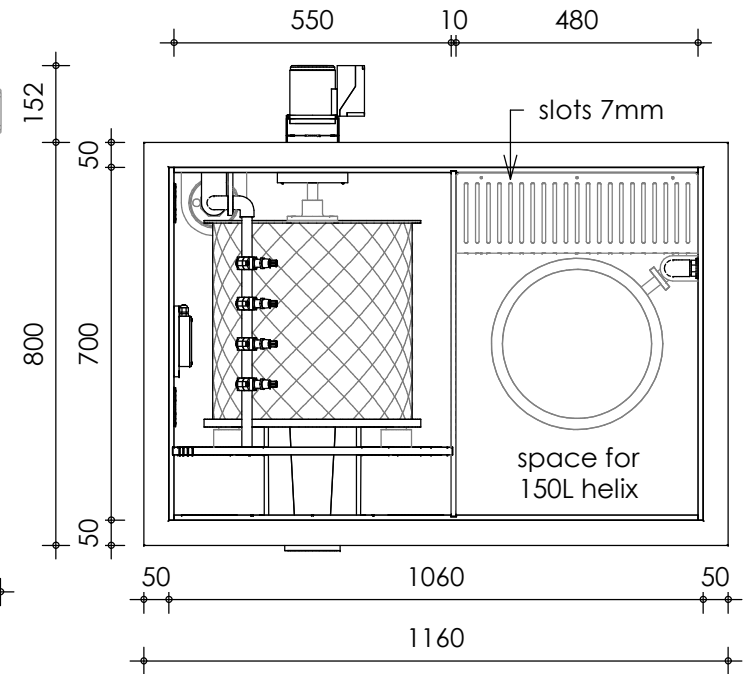

Front view

Right-side view

Top view

Rear view

Left-side view

**description:**  
C22 - combi filter

**scale :**  
1 : 15

**date/version :**  
v.2021

**water running height :**  
120 mm