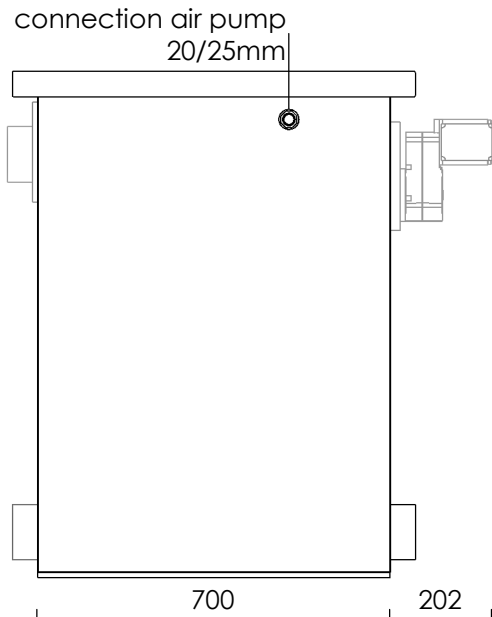

Front view

Right-side view

Top view

Rear view

Left-side view

**description:**  
C22 - combi filter

**scale :**  
1 : 15

**date/version :**  
v.2021

**water running height :**  
120 mm