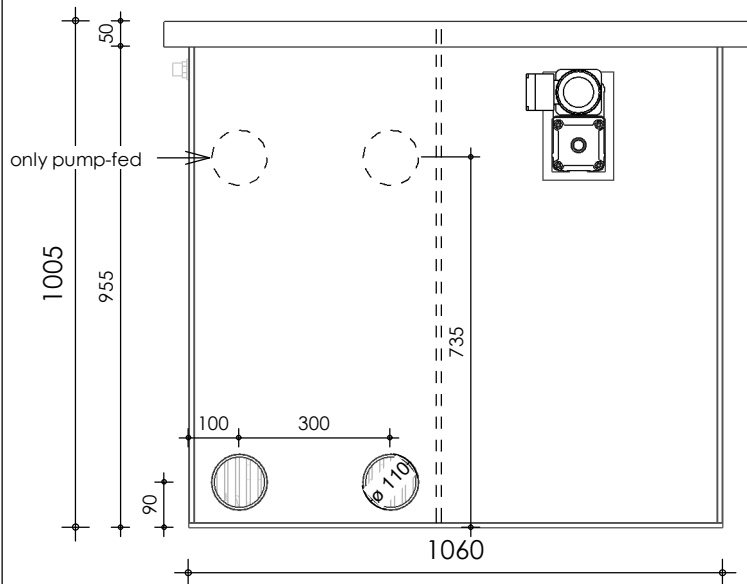

Front view

Right-side view

Top view

Rear view

Left-side view

**description:**  
C22 - combi filter

**scale :**  
1 : 15

**date/version :**  
v.2021

**water running height :**  
120 mm