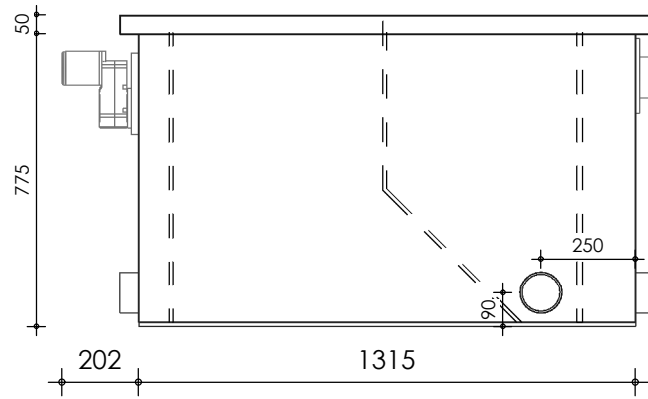

Front view

Right-side view

Rear view

Left-side view

Top view

description:
CL22 - combi filter

scale :
1 : 20

date/version :
v.2021

water running height :
120 mm