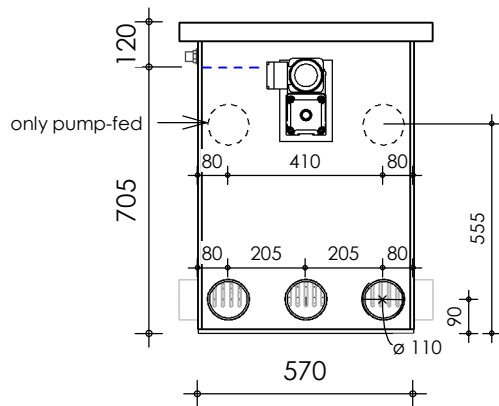

Front view

Right-side view

Rear view

Left-side view

Top view

description:
CL22 - combi filter

scale :
1 : 20

date/version :
v.2021

water running height :
120 mm