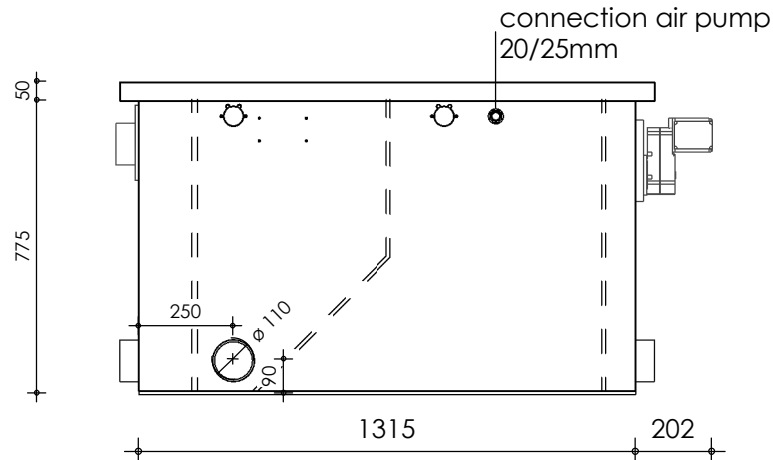

Front view

Right-side view

Rear view

Left-side view

Top view

description:
CL22 - combi filter

scale :
1 : 20

date/version :
v.2021

water running height :
120 mm