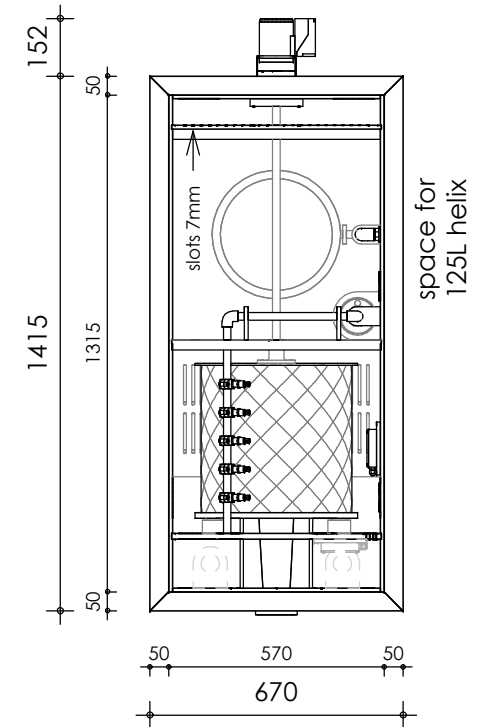

Front view

Right-side view

Rear view

Left-side view

Top view

description:
CL22 - combi filter

scale :
1 : 20

date/version :
v.2021

water running height :
120 mm