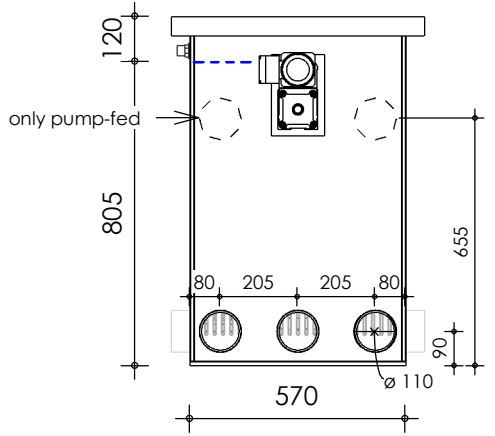

Front view

Right-side view

Rear view

Left-side view

Top view

description:
CL35 - combi filter

scale :
1 : 20

date/version :
v.2021

water running height :
120 mm