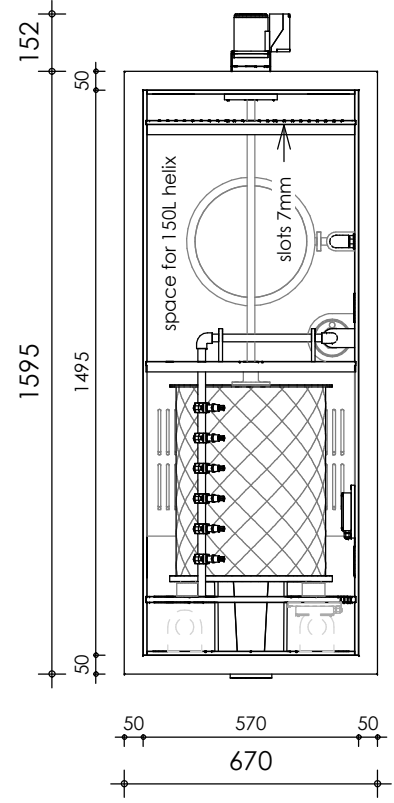

Front view

Right-side view

Rear view

Left-side view

Top view

description:
CL35 - combi filter

scale :
1 : 20

date/version :
v.2021

water running height :
120 mm