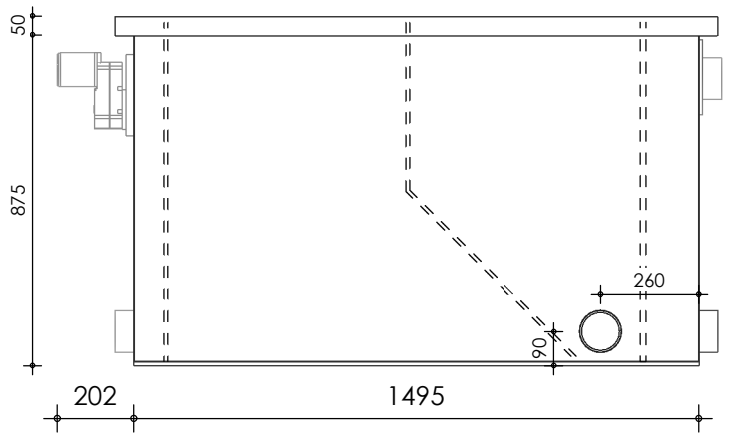

Front view

Right-side view

Rear view

Left-side view

Top view

description:
CL35 - combi filter

scale :
1 : 20

date/version :
v.2021

water running height :
120 mm