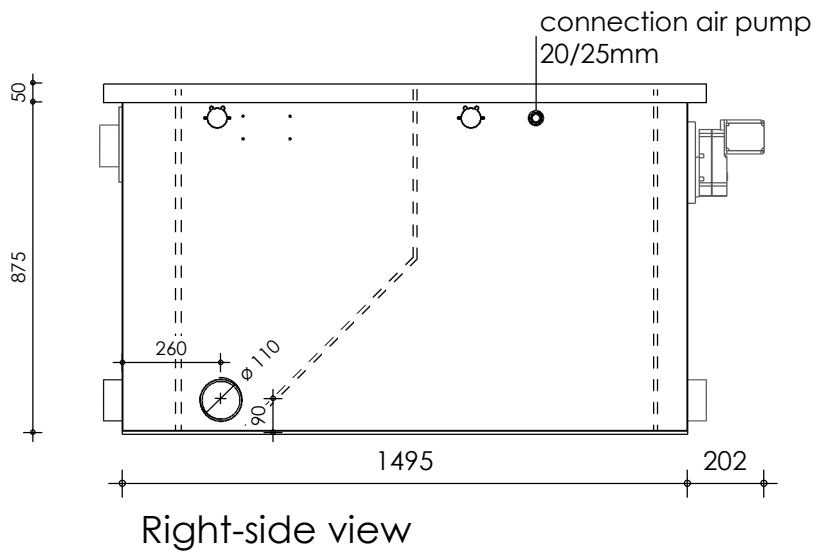

Front view

Right-side view

Rear view

Left-side view

Top view

description:
CL35 - combi filter

scale :
1 : 20

date/version :
v.2021

water running height :
120 mm