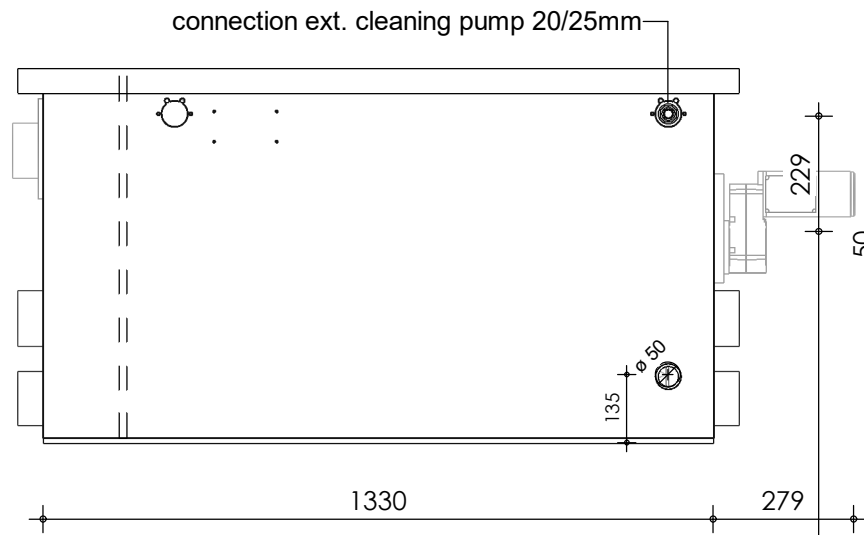

Front view

Right-side view

Top view

Rear view

Left-side view

description:
PP140N - drum filter ext. pump

scale :
1 : 15

date/version :
v.2021

water running height :
120 mm