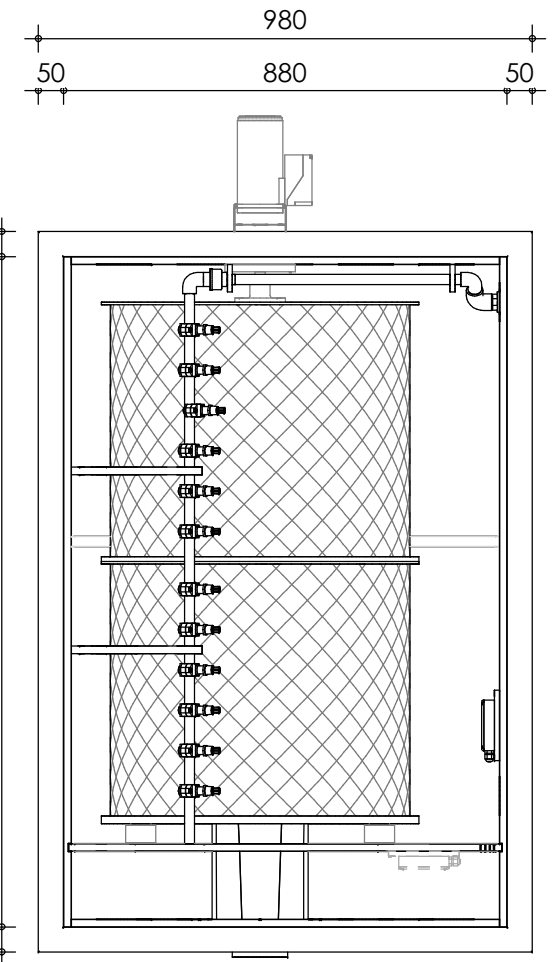

Front view

Right-side view

Top view

Rear view

Left-side view

description:
PP140N - drum filter ext. pump

scale :
1 : 15

date/version :
v.2021

water running height :
120 mm