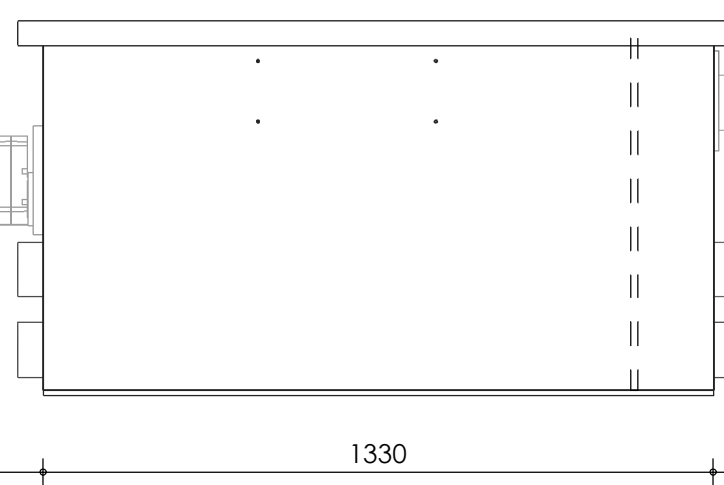

Front view

Right-side view

Top view

Rear view

Left-side view

description:
PP140N - drum filter ext. pump

scale :
1 : 15

date/version :
v.2021

water running height :
120 mm