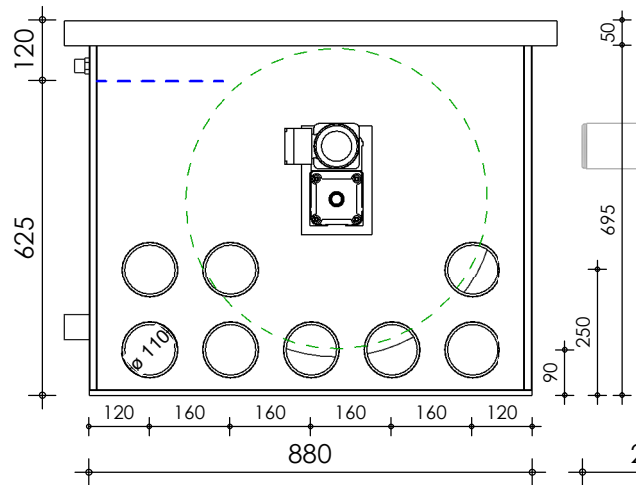

Front view

Right-side view

Top view

Rear view

Left-side view

description:
PP140N - drum filter ext. pump

scale :
1 : 15

date/version :
v.2021

water running height :
120 mm