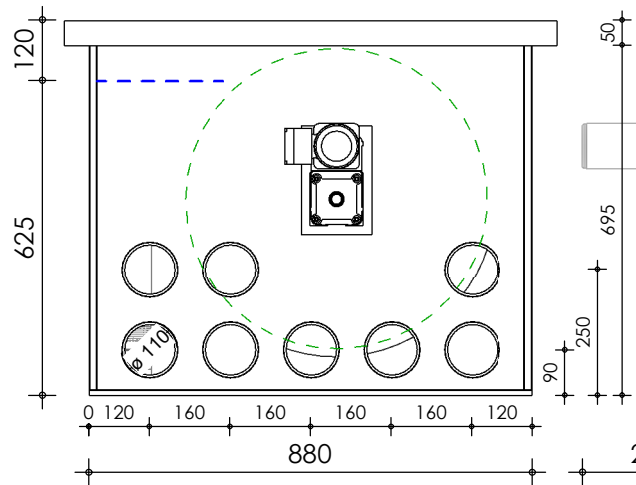

Front view

Right-side view

Top view

Rear view

Left-side view

**description:**  
PP140N - drum filter int. pump

**scale :**  
1 : 15

**date/version :**  
v.2021

**water running height :**  
120 mm