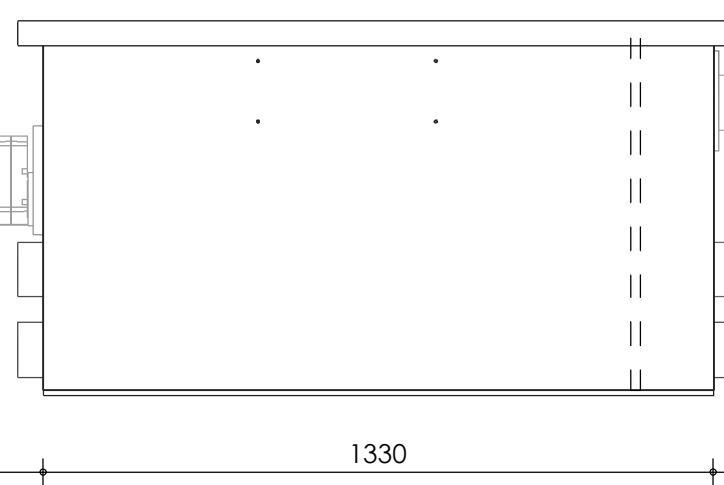

Front view

Right-side view

Top view

Rear view

Left-side view

**description:**  
PP140N - drum filter int. pump

**scale :**  
1 : 15

**date/version :**  
v.2021

**water running height :**  
120 mm