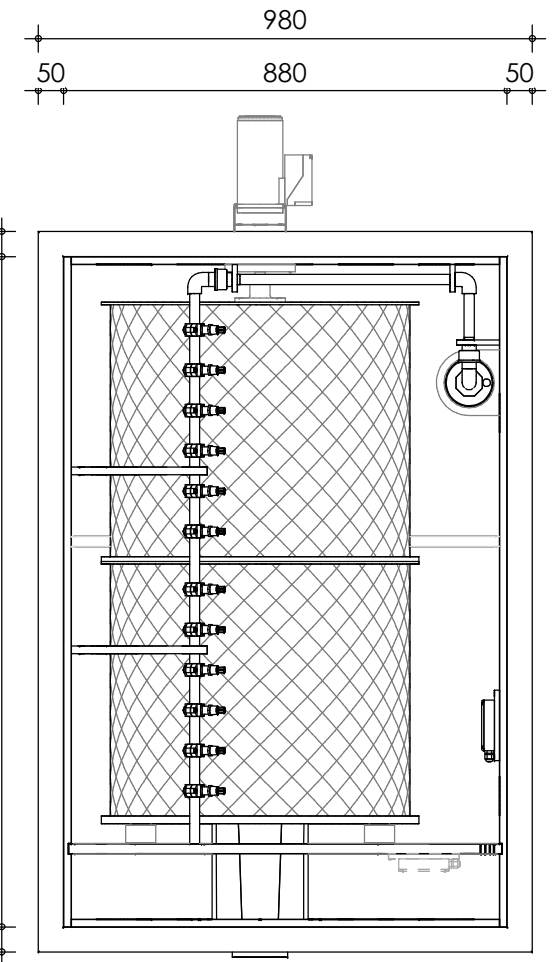

Front view

Right-side view

Top view

Rear view

Left-side view

**description:**  
PP140N - drum filter int. pump

**scale :**  
1 : 15

**date/version :**  
v.2021

**water running height :**  
120 mm