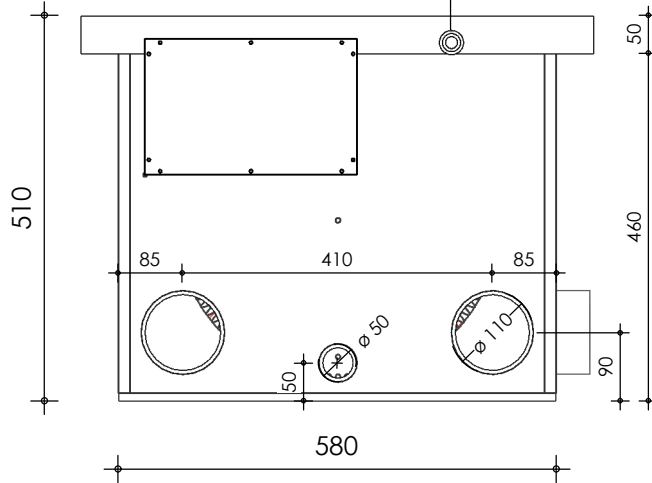

Front view

Right-side view

connection external cleaning  
pump 32mm

Rear view

Left-side view

Top view

**description:**  
PP35 - drum filter

**scale :**  
1 : 10

**date/version :**  
v.2021

**water running height :**  
170 mm