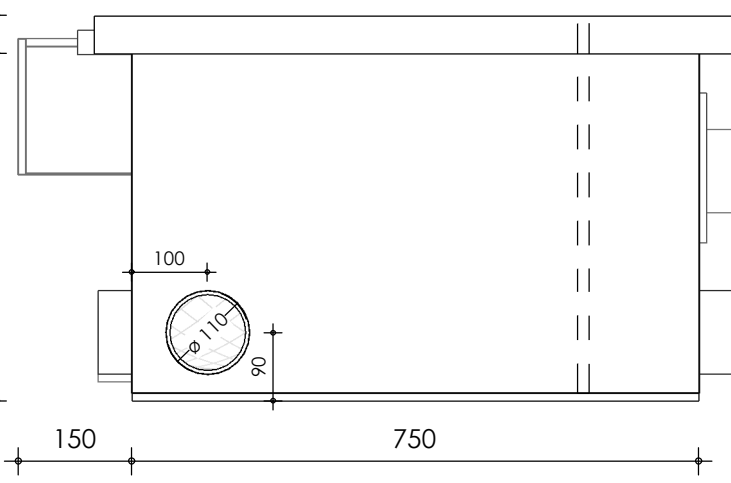

Front view

Right-side view

connection external cleaning  
pump 32mm

Rear view

Left-side view

Top view

**description:**  
PP35 - drum filter

**scale :**  
1 : 10

**date/version :**  
v.2021

**water running height :**  
170 mm