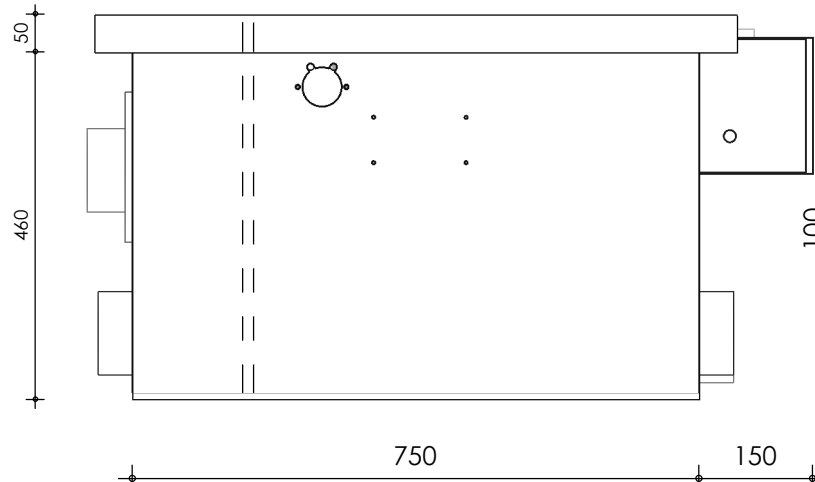

Front view

Right-side view

connection external cleaning  
pump 32mm

Rear view

Left-side view

Top view

**description:**  
PP35 - drum filter

**scale :**  
1 : 10

**date/version :**  
v.2021

**water running height :**  
170 mm