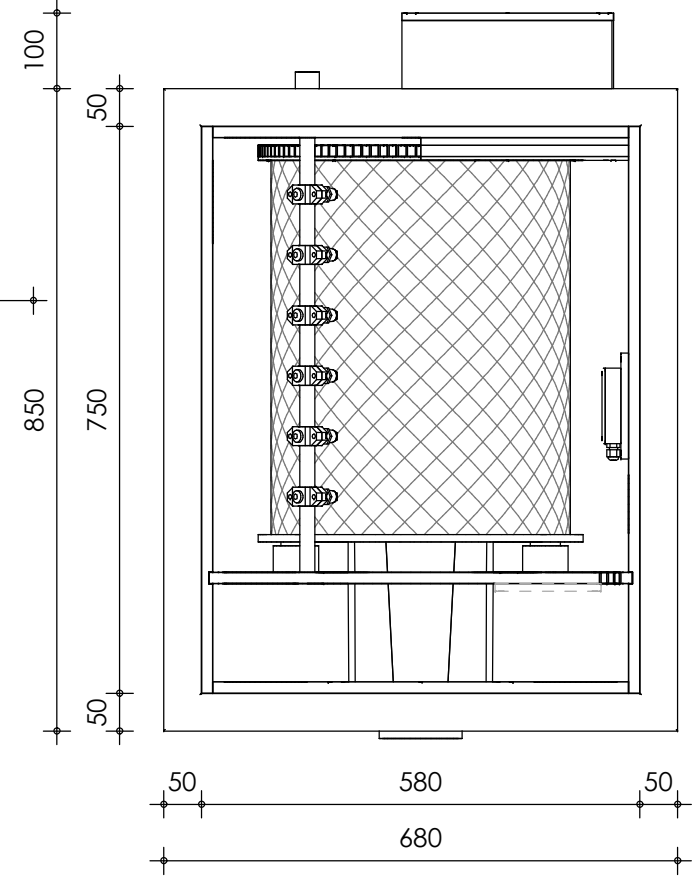

Front view

Right-side view

connection external cleaning  
pump 32mm

Rear view

Left-side view

Top view

**description:**  
PP35 - drum filter

**scale :**  
1 : 10

**date/version :**  
v.2021

**water running height :**  
170 mm